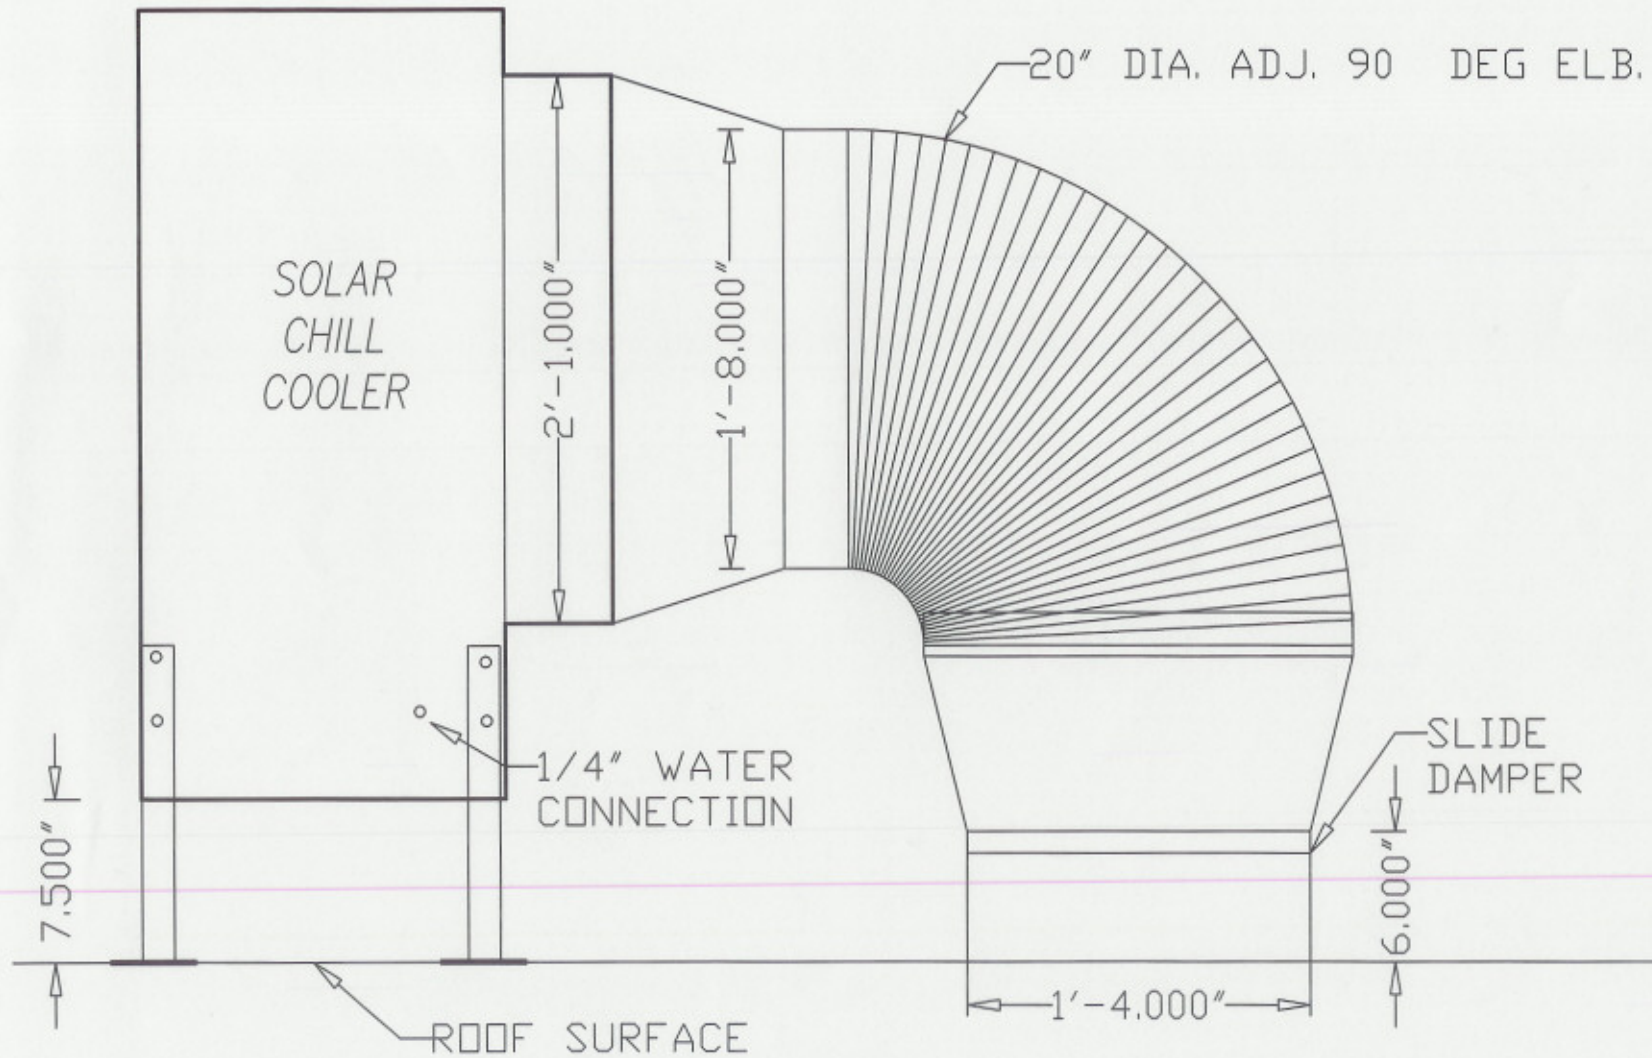

SOUTHWEST SOLAR
 BILL CUNNINGHAM
 520 885-7925

SOUTHWEST SOLAR
520 885 7925

TYPICAL ROOF INSTAL W/ ROUND DUCT

SOUTHWEST SOLAR
520 885 7925

TYPICAL ROOF INSTAL W/ ROUND DUCT

20" DIA
18" SQUARE